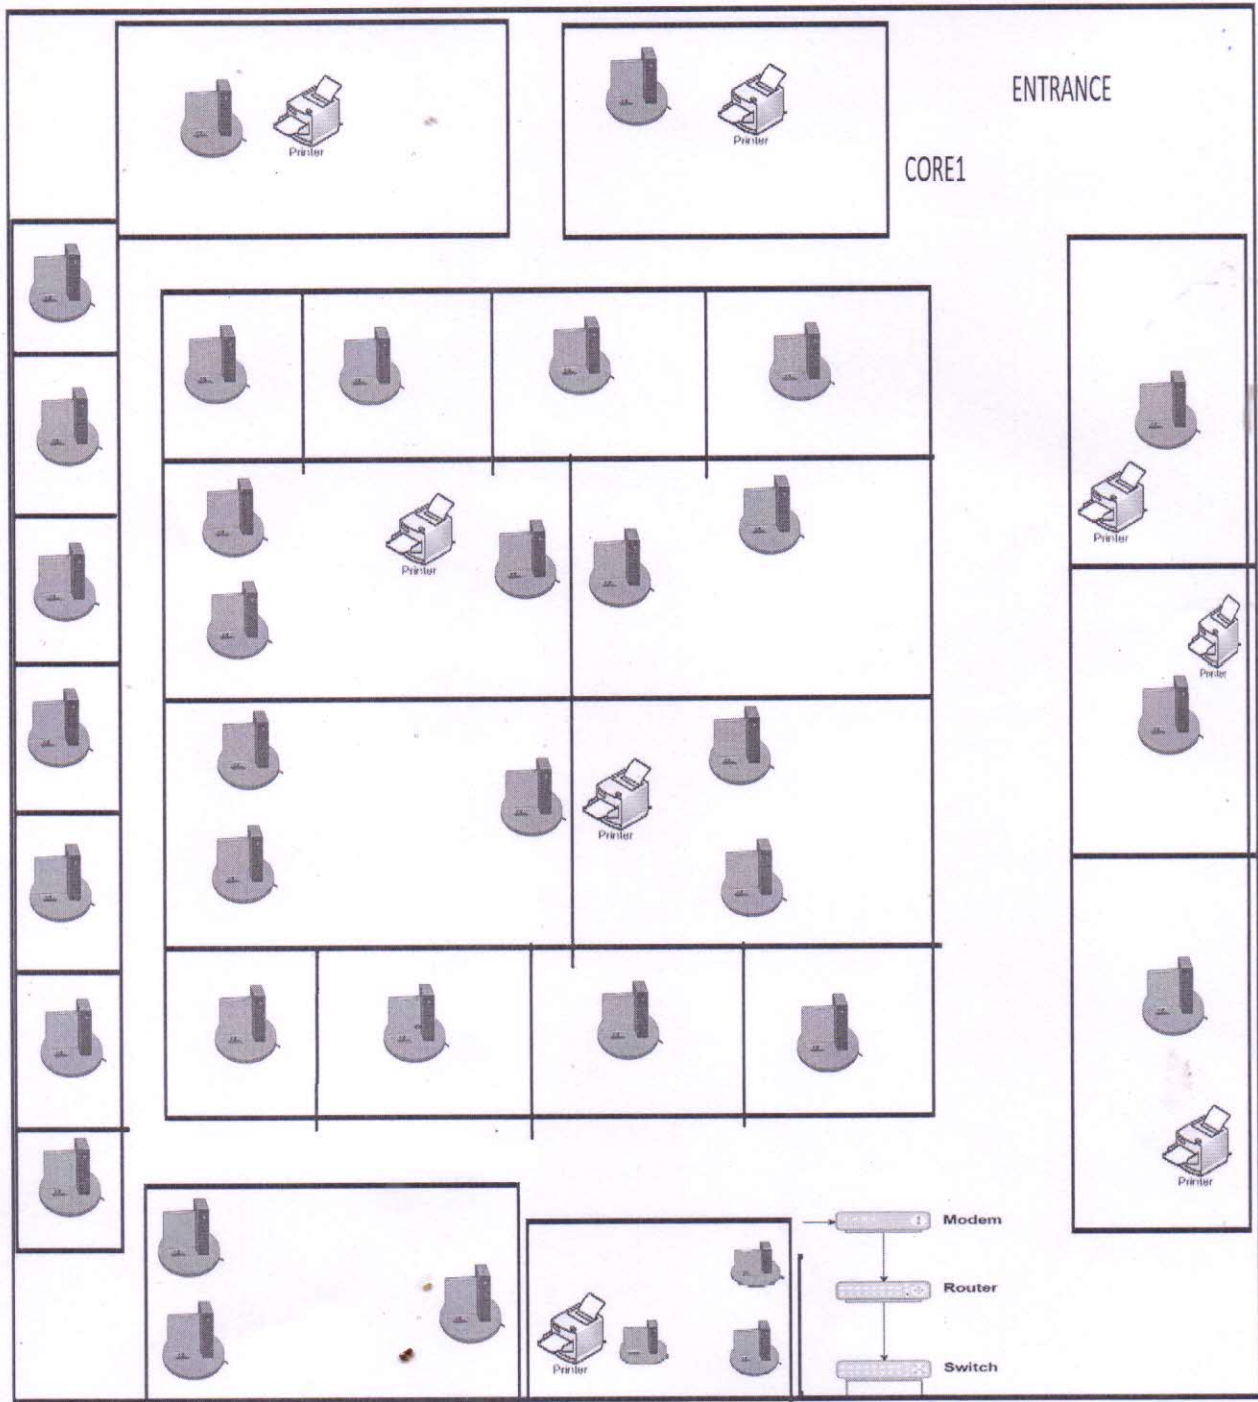

CORE 1 – ANNEXURE B

PRINTER

WORKSTATION

MODEM ROUTER SWITCH